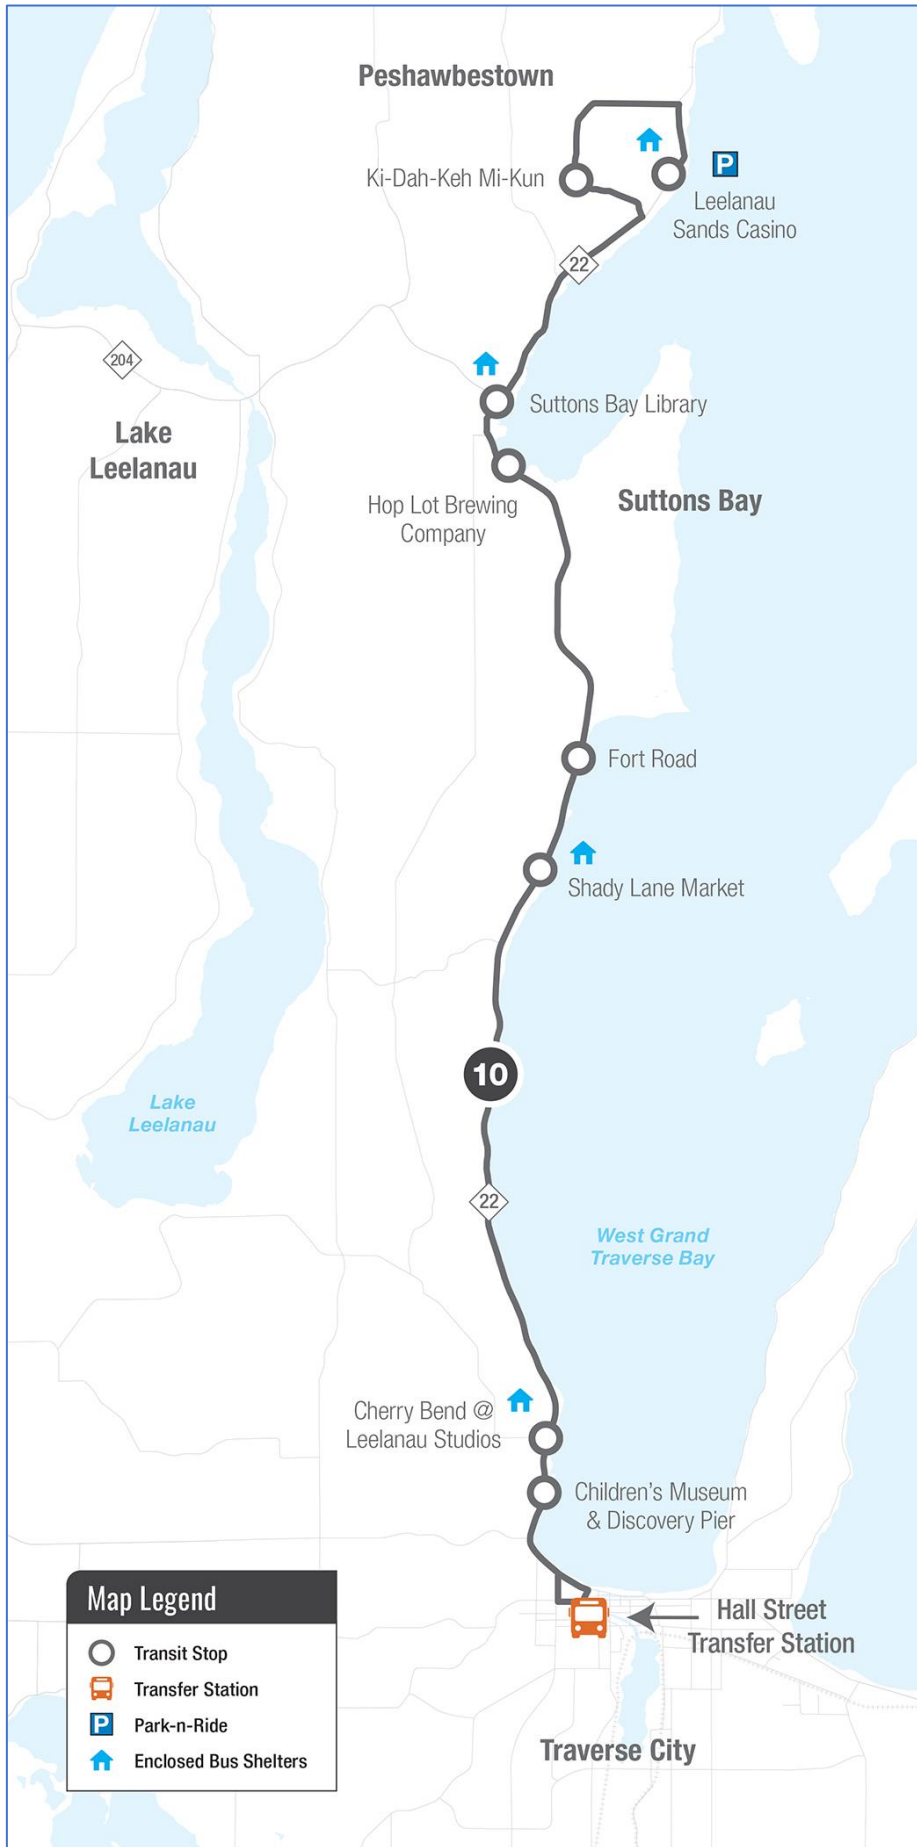

Route 10 Inbound to Traverse City

10

	MONDAY-FRIDAY	SATURDAY
First Bus	7:30 am	10:30 am
Buses run about every	2 hours 7:30 am - 11:30 am & 2:30 pm - 7:13 pm	2 hours 10:30 am - 7:13 pm
Last Bus	6:30 pm	6:30 pm

Stop	Location	MONDAY-FRIDAY						SATURDAY				
P 1060	Leelanau Sands Casino	7:30	9:30	11:30	2:30	4:30	6:30	10:30	12:30	2:30	4:30	6:30
1055	Ki-Dah-Keh Mi-Kun	7:37	9:37	11:37	2:37	4:37	6:37	10:37	12:37	2:37	4:37	6:37
1050	Front St @ Suttons Bay Library	7:45	9:45	11:45	2:45	4:45	6:45	10:45	12:45	2:45	4:45	6:45
1039	Hop Lot Brewing Company	7:47	9:47	11:47	2:47	4:47	6:47	10:47	12:47	2:47	4:47	6:47
1030	M-22 @ Fort Road	7:52	9:52	11:52	2:52	4:52	6:52	10:52	12:52	2:52	4:52	6:52
1015	M-22 @ Shady Lane Market	7:55	9:55	11:55	2:55	4:55	6:55	10:55	12:55	2:55	4:55	6:55
1009	Cherry Bend @ Leelanau Studios	8:05	10:05	12:05	3:05	5:05	7:05	11:05	1:05	3:05	5:05	7:05
1002	Children's Museum / Discovery Pier	8:07	10:07	12:07	3:07	5:07	7:07	11:07	1:07	3:07	5:07	7:07
	Hall St Transfer Station	8:13	10:13	12:13	3:13	5:13	7:13	11:13	1:13	3:13	5:13	7:13

Track your bus live with BATA Bus Tracker:

www.batabustracker.com

[Download the Transit App](#)

[Use Google Maps](#)

[or Apple Maps](#)

www.bata.net/villageloops

231.941.2324

June 26, 2023