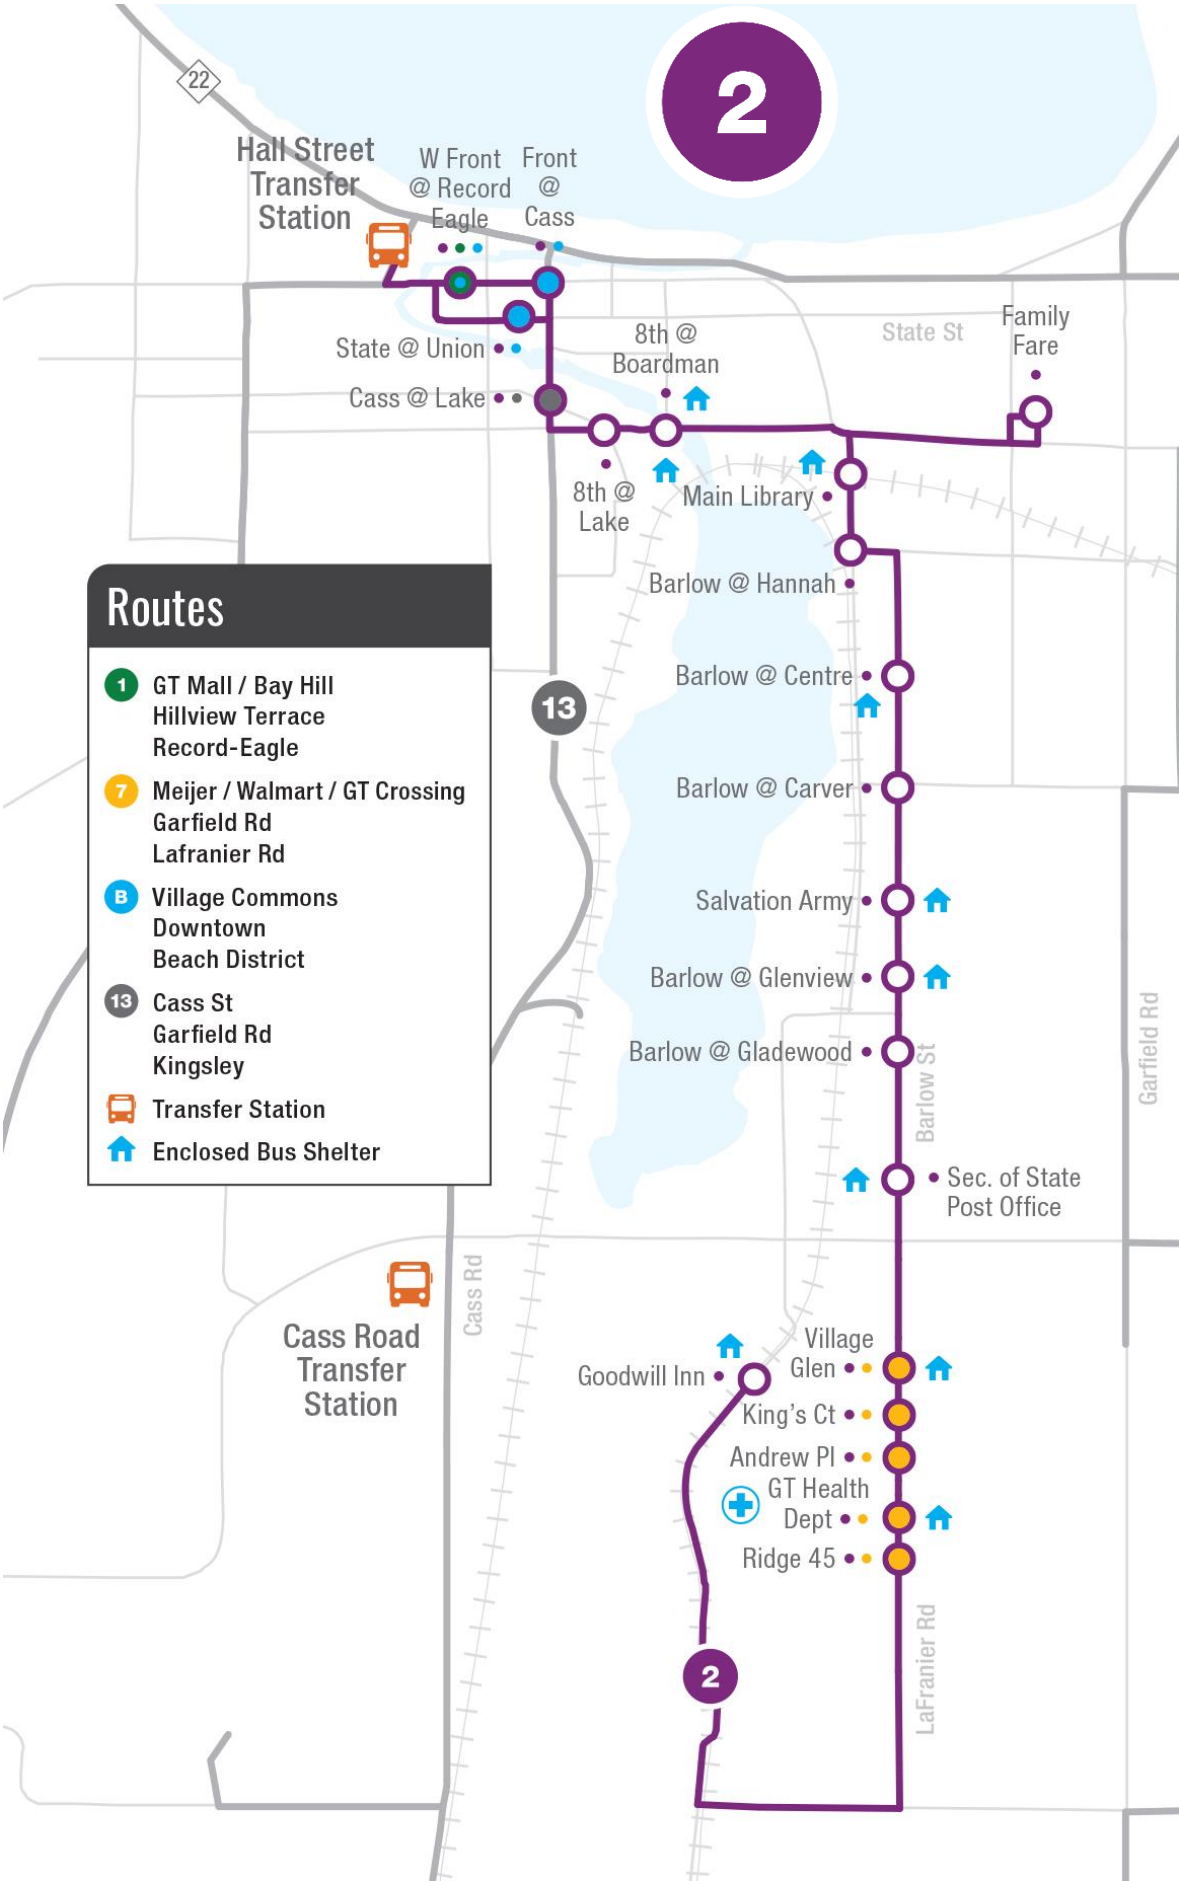

Track your bus live with
BATA Bus Tracker:

www.batabustracker.com

[Download the Transit App](#)

[Use Google Maps](#)

[or Apple Maps](#)

Route 2

2

	MONDAY-FRIDAY	SATURDAY
First Bus (A)	6 am Inbound 6:30 am Outbound	9 am Inbound 9:30 am Outbound
Buses run about every	30 min 6 am - 7 pm 60 min 7 pm - 9 pm	60 min 9 am - 6 pm NO B BUS SERVICE
Last Bus	8 pm Inbound 8:30 pm Outbound	5 pm Inbound 5:30 pm Outbound

Inbound to Downtown Transfer Station

Outbound to Goodwill Inn

Stop	A	B		A	B	Stop
238	:00	:30	Goodwill Inn	:51	:21	238
240	:05	:35	Ridge 45 /Lafranier Woods	7 :49	:19	236
239	:05	:35	Lafranier at Medilodge (GT Health Dept)	7 :48	:18	250
241	:06	:36	Village Glen Apts / King's Court	7 :48	:18	232
N/A	---	---	Andrew Place at Lafranier	:48	:18	237
251	:07	:37	Barlow St at Secretary of State/USPS	:47	:17	231
253	:08	:38	Barlow St at Gladewood Ln	:46	:16	229
255	:08	:38	Barlow St at Glenview Ln	:46	:16	227
257	:09	:39	Barlow St at Salvation Army	---	---	N/A
266	:10	:40	Barlow St at Carver St	:44	:14	214
268	:11	:41	Barlow St at Centre St	:44	:14	212
269	:11	:41	Barlow St at Hannah Ave	:43	:13	211
271	:12	:42	Traverse Area District Library	:42	:12	209
270	:15	:45	8th St at Rose St (Family Fare)	:40	:10	222
272	:19	:49	8th St at Wellington St /Boardman Ave.	:37	:07	208
273	:20	:50	8th St at Lake Ave	:36	:06	207
275	:21	:51	Cass St at Lake Ave	13 :35	:05	205
277	:22	:52	Front St at Cass St	B ---	---	N/A
278	:23	:53	W Front St at Record-Eagle (Union St.)	1 B ---	---	N/A
N/A	---	---	State St at Union St.	B :33	:03	203
	:25	:55	Downtown Hall St Transfer Station	30 :30	:00	

Bay Area Transportation Authority

2

Routes

- 1** GT Mall / Bay Hill
Hillview Terrace
Record-Eagle
- 7** Meijer / Walmart / GT Crossing
Garfield Rd
Lafranier Rd
- B** Village Commons
Downtown
Beach District
- 13** Cass St
Garfield Rd
Kingsley

Transfer Station
 Enclosed Bus Shelter