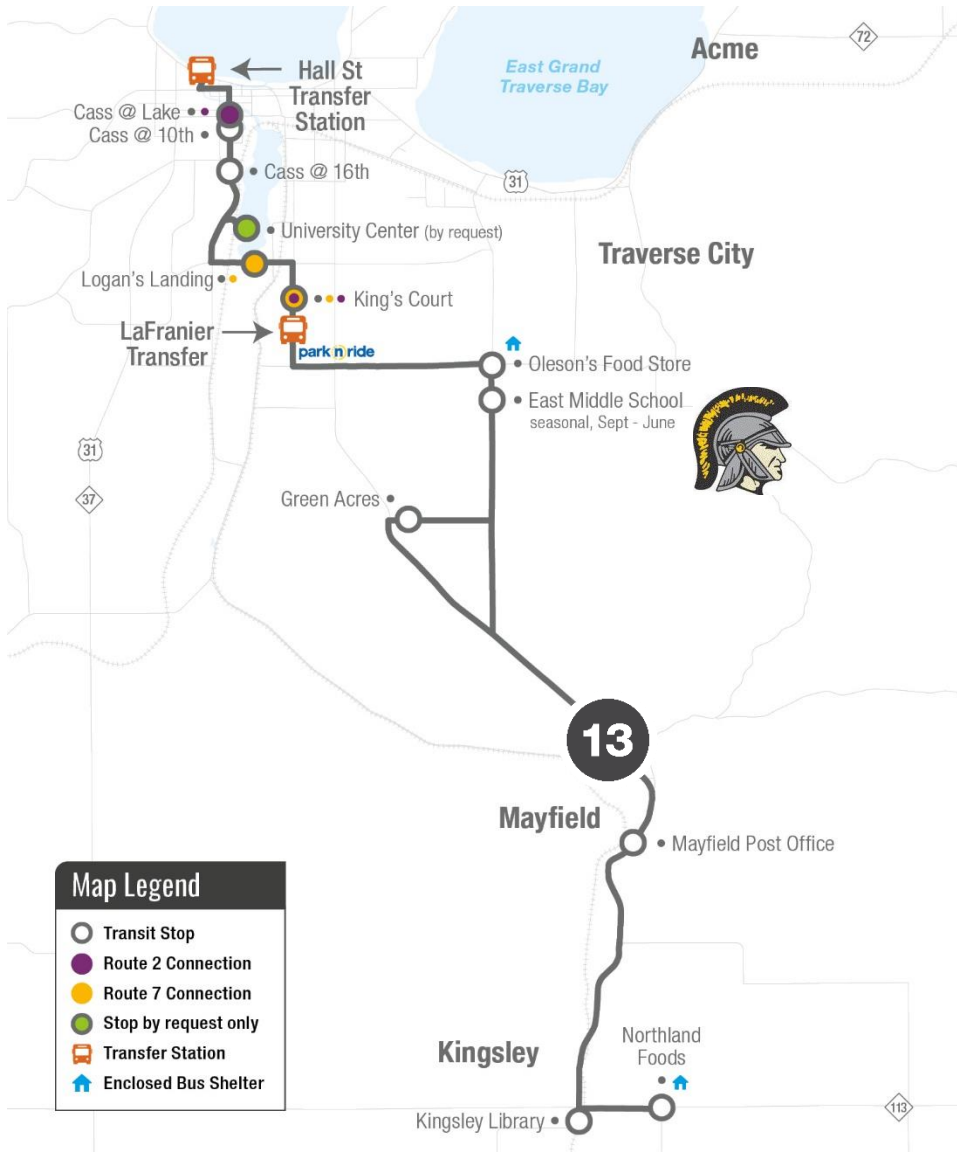

Track your bus live with BATA Bus Tracker:

[www.batabustracker.com](http://www.batabustracker.com)

[Download the Transit App](#)

[Use Google Maps](#)

[or Apple Maps](#)

BATA Route 13 will arrive at East Middle School daily at the front office doors at 2:46pm to travel to Olsen's, Central/Old Town neighborhoods, and downtown TC. Fare is \$1.50 for students with ID. Early dismissal? Be at Oleson's at :44 each hour to get to TC! (Check schedule below for Kingsley bound).

[www.bata.net/villageloops](http://www.bata.net/villageloops)

231.941.2324