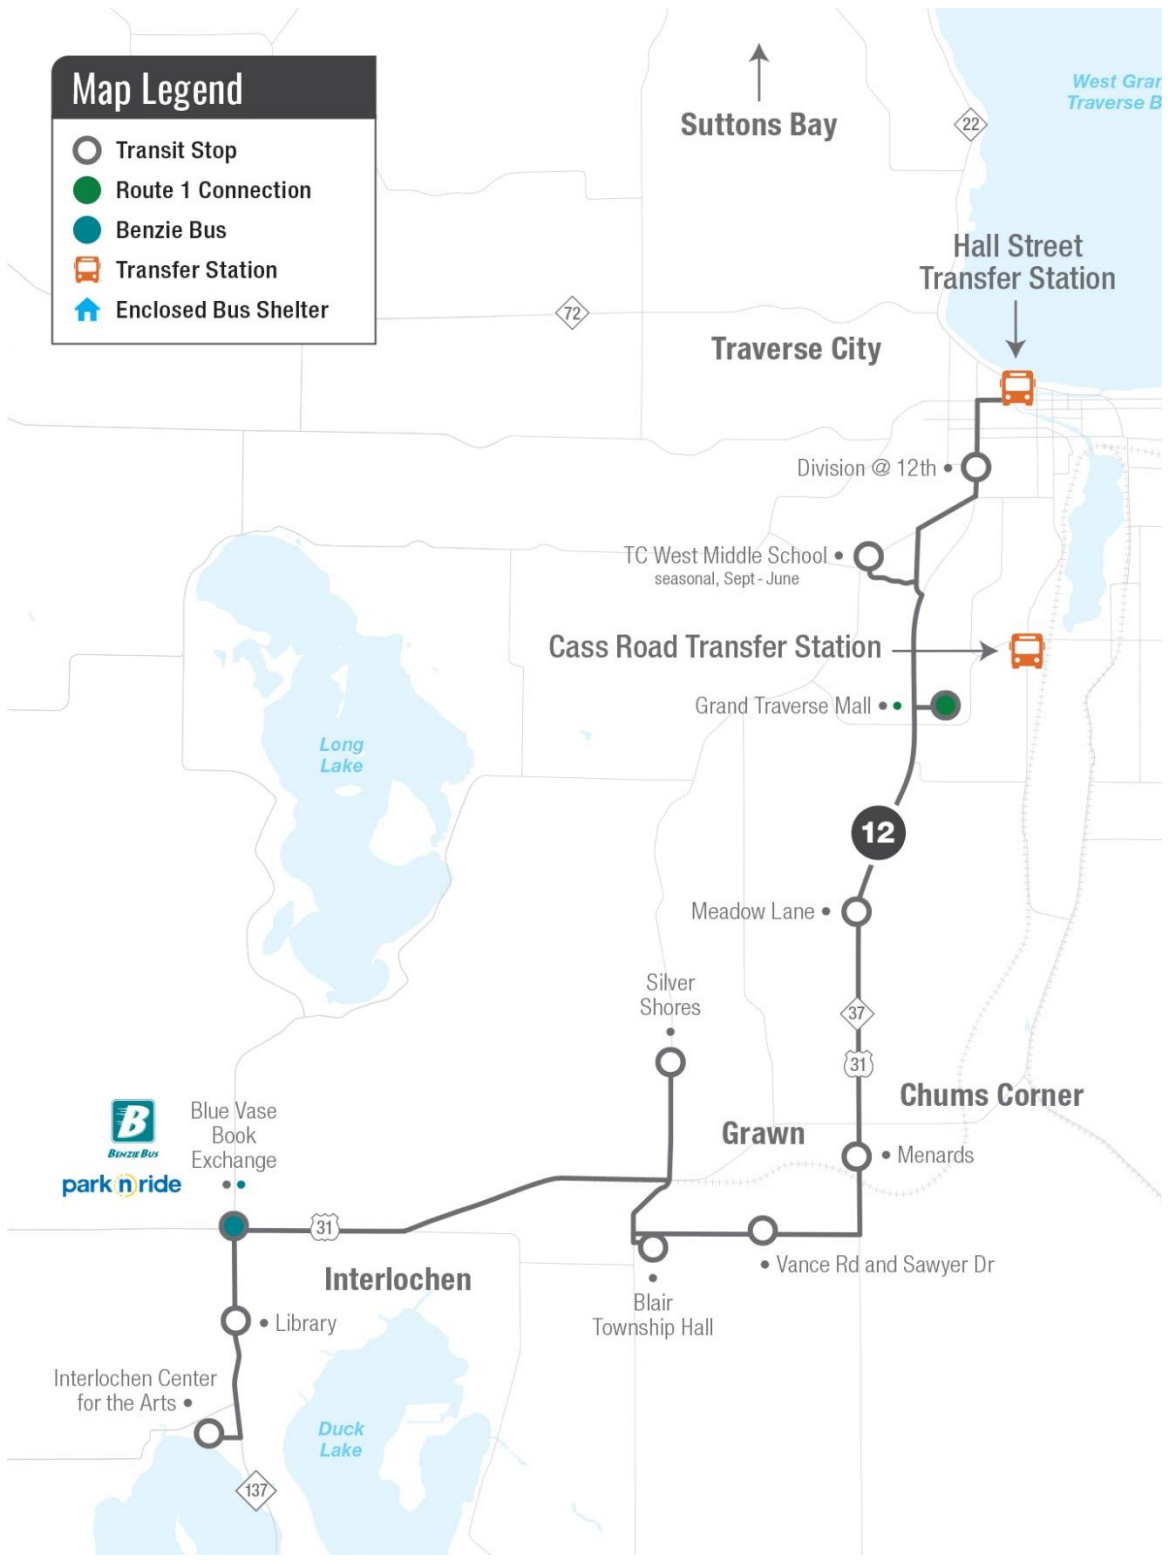

Stop	Location	MONDAY - FRIDAY											SATURDAY				
1260	Interlochen Center for the Arts	7:25	8:25	9:25	10:25	11:25	1:25	2:25	3:25	4:25	5:25	6:25	10:25	12:25	2:25	4:25	6:25
1256	Interlochen Public Library	7:28	8:28	9:28	10:28	11:28	1:28	2:28	3:28	4:28	5:28	6:28	10:28	12:28	2:28	4:28	6:28
P 1250	US 31 at M 137, Blue Vase Books	BB 7:31	8:31	9:31	10:31	11:31	1:31	2:31	3:31	4:31	5:31	6:31	10:31	12:31	2:31	4:31	6:31
1245	Silver Shores	7:38	8:38	9:38	10:38	11:38	1:38	2:38	3:38	4:38	5:38	6:38	10:38	12:38	2:38	4:38	6:38
1240	Blair Township Hall	7:42	8:42	9:42	10:42	11:42	1:42	2:42	3:42	4:42	5:42	6:42	10:42	12:42	2:42	4:42	6:42
1236	Vance Rd and Sawyer Dr	7:44	8:44	9:44	10:44	11:44	1:44	2:44	3:44	4:44	5:44	6:44	10:44	12:44	2:44	4:44	6:44
1230	US 31 S at Menards	7:48	8:48	9:48	10:48	11:48	1:48	2:48	3:48	4:48	5:48	6:48	10:48	12:48	2:48	4:48	6:48
1225	Meadow Lane	7:54	8:54	9:54	10:54	11:54	1:54	2:54	3:54	4:54	5:54	6:54	10:54	12:54	2:54	4:54	6:54
1220	GT Mall North Entrance	8:00	9:00	10:00	11:00	12:00	2:00	3:00	4:00	5:00	6:00	7:00	11:00	1:00	3:00	5:00	7:00
1215	TC West Middle School	----	----	----	----	----	----	3:05	----	----	----	----	----	----	----	----	----
1207	Division St at Twelfth St	8:06	9:06	10:06	11:06	12:06	2:06	3:09	4:06	5:06	6:06	7:06	11:06	1:06	3:06	5:06	7:06
	Hall St Transfer Station	8:10	9:10	10:10	11:10	12:10	2:10	3:13	4:10	5:10	6:10	7:10	11:10	1:10	3:10	5:10	7:10

BB = Benzie Bus Transfer

Track your bus live with BATA Bus Tracker:

www.batabustracker.com

[Download the Transit App](#)

[Use Google](#) or [Apple Maps](#)

Map Legend

-  Transit Stop
-  Route 1 Connection
-  Benzie Bus
-  Transfer Station
-  Enclosed Bus Shelter