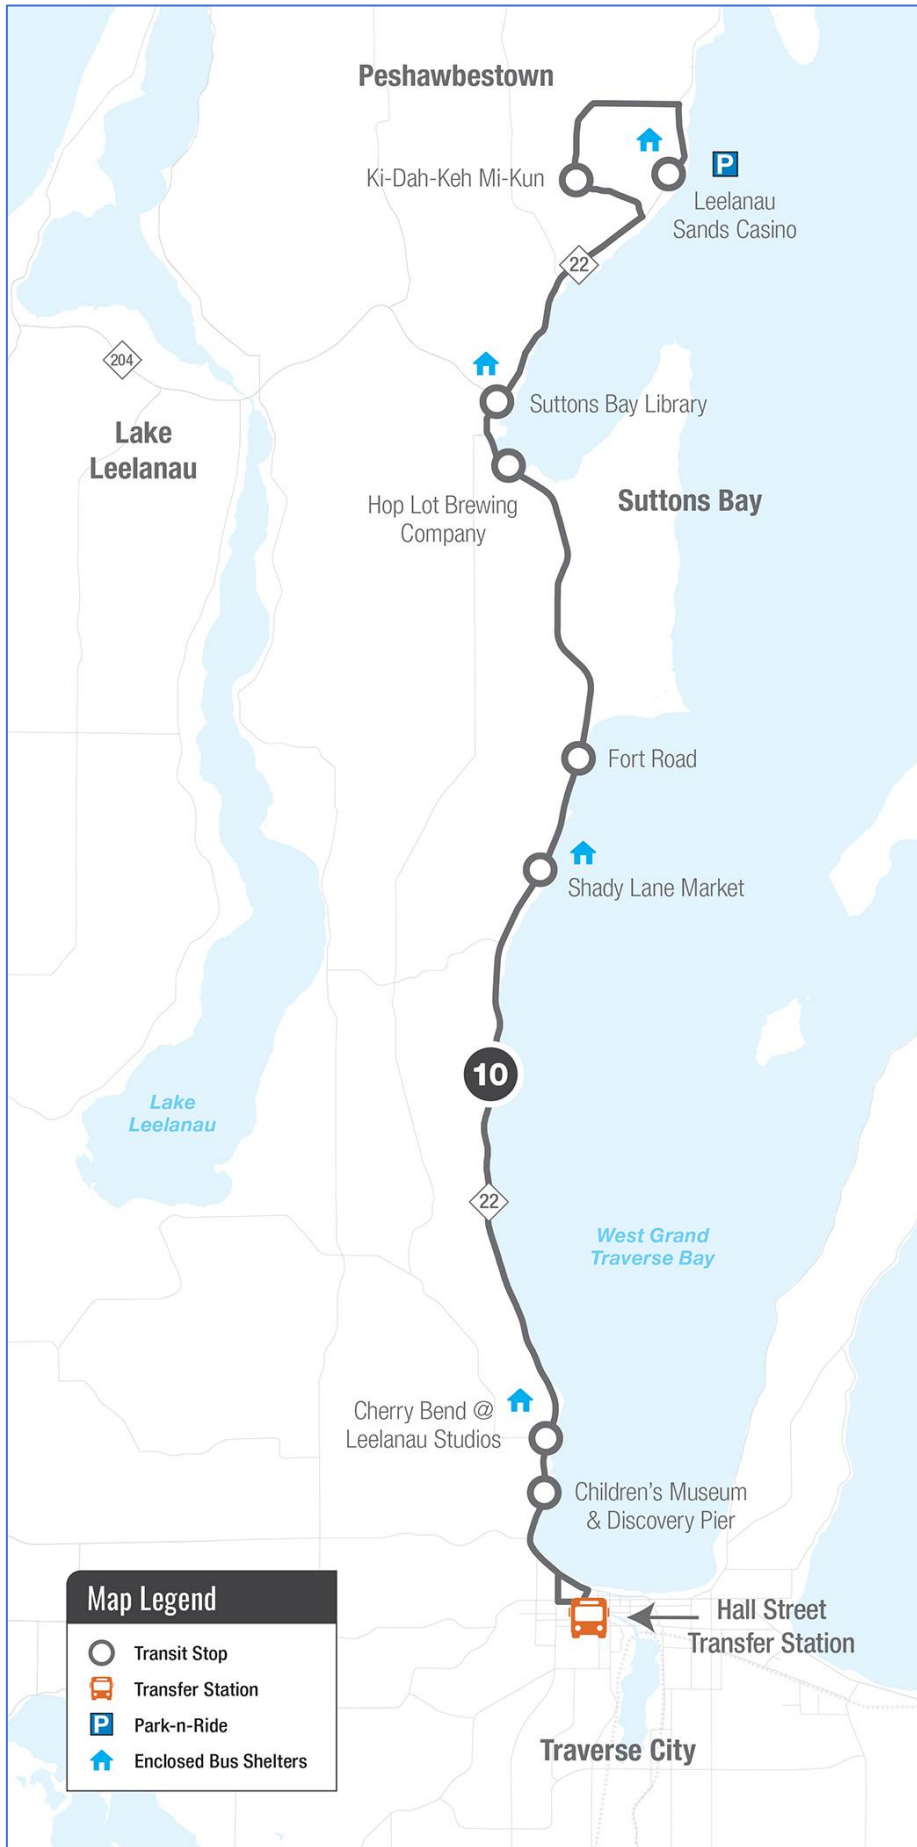

Route 10 Inbound to **Traverse City**

10

	MONDAY-FRIDAY	SATURDAY
First Bus	7:30 am	10:30 am
Buses run about every	2 hours 7:30 am - 11:30 am & 2:30 pm - 7:13 pm	2 hours 10:30 am - 7:13 pm
Last Bus	6:30 pm	6:30 pm

Stop	Location	MONDAY-FRIDAY						SATURDAY				
P 1060	Leelanau Sands Casino	7:30	9:30	11:30	2:30	4:30	6:30	10:30	12:30	2:30	4:30	6:30
1055	Ki-Dah-Keh Mi-Kun	7:37	9:37	11:37	2:37	4:37	6:37	10:37	12:37	2:37	4:37	6:37
1050	Front St @ Suttons Bay Library	7:45	9:45	11:45	2:45	4:45	6:45	10:45	12:45	2:45	4:45	6:45
1039	Hop Lot Brewing Company	7:47	9:47	11:47	2:47	4:47	6:47	10:47	12:47	2:47	4:47	6:47
1030	M-22 @ Fort Road	7:52	9:52	11:52	2:52	4:52	6:52	10:52	12:52	2:52	4:52	6:52
1015	M-22 @ Shady Lane Market	7:55	9:55	11:55	2:55	4:55	6:55	10:55	12:55	2:55	4:55	6:55
1009	Cherry Bend @ Leelanau Studios	8:05	10:05	12:05	3:05	5:05	7:05	11:05	1:05	3:05	5:05	7:05
1002	Children's Museum / Discovery Pier	8:07	10:07	12:07	3:07	5:07	7:07	11:07	1:07	3:07	5:07	7:07
	Hall St Transfer Station	8:13	10:13	12:13	3:13	5:13	7:13	11:13	1:13	3:13	5:13	7:13

Track your bus live with BATA Bus Tracker:

www.batabustracker.com

[Download the Transit App](#)

[Use Google Maps](#)

[or Apple Maps](#)

www.bata.net/villageloops

231.941.2324

June 26, 2023