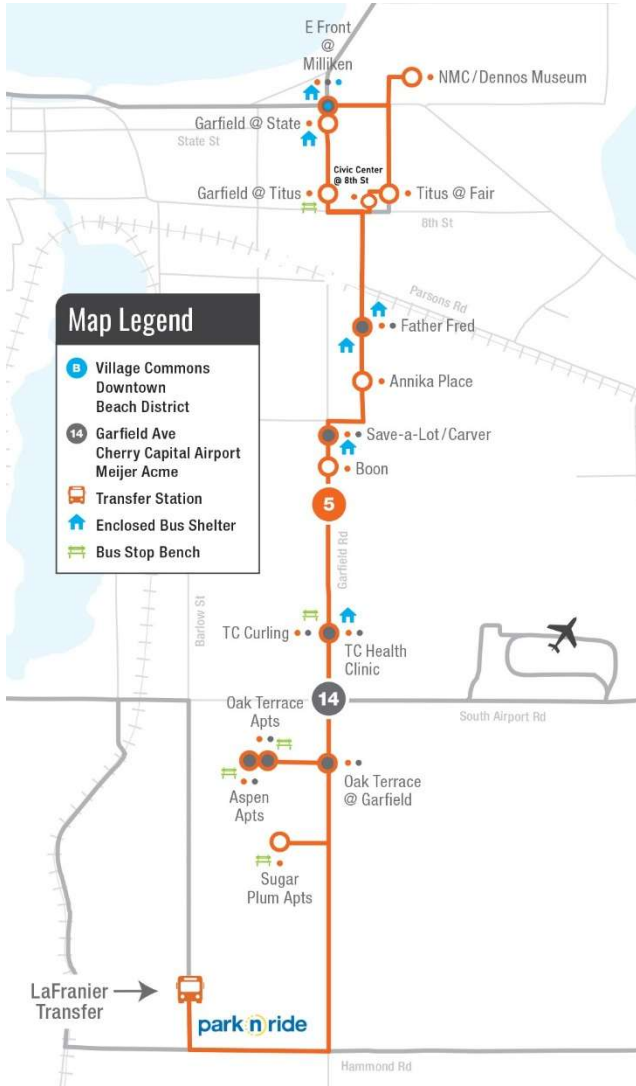

Bay Area Transportation Authority

Route 5

	MONDAY-FRIDAY	WEDNESDAY	THURSDAY	FRIDAY	SATURDAY
First Bus	6 am Northbound from LaFranier	6 am Northbound from LaFranier	6 am Northbound from LaFranier	6 am Northbound from LaFranier	6 am Northbound from LaFranier
Buses run about every	60 min 6 am - 9 pm	60 min 6 am - 9 pm	60 min 6 am - 9 pm	60 min 6 am - 9 pm	60 min 6 am - 9 pm
Last Bus	8 pm Northbound 8:21 pm Southbound from NMC	8 pm Northbound 8:21 pm Southbound from NMC	8 pm Northbound 8:21 pm Southbound from NMC	8 pm Northbound 8:21 pm Southbound from NMC	8 pm Northbound 8:21 pm Southbound from NMC

Use Route 14 on Saturdays

Southbound to LaFranier Transfer PnR Northbound to NMC/Dennos Museum

Stop	A		A	Stop
500	:21	NMC /Dennos Museum	:20	500
505	:23	E Front St at Milliken Dr (NMC, TC CHS)		N/A
509	:25	Garfield Ave at State St		N/A
515	:25	Garfield Ave at Titus Ave		N/A
521	:26	Garfield Ave at Boyd Ave		N/A
N/A	---	Titus Ave at Fair St (Christ Church of TC)	:17	590
		NEW! Civic Center Dr at 8th St.	:16	510
525	:29	Hastings St at Father Fred	:14	580
531	:30	Hastings St at Annika Place	:13	570
535	:31	Carver at Save-a-Lot	:12	560
541	:32	Garfield Rd at Boon	:11	550
545	:34	Cherryland Center / Traverse Health Clinic	:08	540
561	:37	Garfield Rd at Oak Terrace		N/A
555	:38	Oak Terrace Apts (NEW! - Doorside)		N/A
551	:38	Aspen Hill Apts		N/A
530	:39	Oak Terrace at Garfield Rd (Kandu Island)		N/A
565	:40	Garfield Rd at Sugar Plum Apts		N/A
46	:46	LaFranier Transfer park n ride	:00	

Track your bus live with

BATA Bus Tracker:

<https://batabustracker.com>

[Download the Transit App](#)

[Use Google Maps](#)

[or Apple Maps](#)