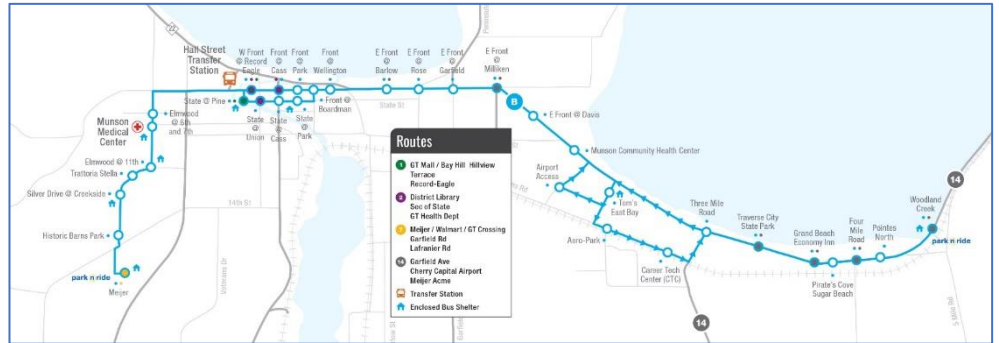

TC Central High School

Track your bus live with BATA Bus Tracker:

www.batabustracker.com

[Download the Transit App](#)

[Use Google Maps](#)

[or Apple Maps](#)

Bayline

	MONDAY-SATURDAY	SUNDAY
First Bus	7 am Eastbound 7 am Westbound	9 am Eastbound 9 am Westbound
Buses run about every	18 min 7 am - 10 pm	35 min 9 am - 9 pm
Last Bus	9:30 pm Eastbound 9:30 pm Westbound	8:30 pm Eastbound 8:30 pm Westbound

TC Central BATA options:

Bayline buses will arrive and depart the bus shelters every 20 minutes at Milliken/Fair near CHS from 7am until 10pm every day. To make connections downtown, the 3:10pm Bayline westbound will be one option, while Village Loop 14 will also stop at these shelters. A 3:14pm Route 14 bus at Milliken Dr. will take students into downtown, a 3:38pm bus at Fair St. will take students into Acme. Showing a student ID on this bus pays the fare. Baylines are free for everyone.

Using the [TransitApp](#) or www.batabustracker.com/m/routes will direct you exactly to the time the bus will arrive so you are not guessing. Select Bayline or Route 14.

Riders may transfer to any of BATA's route at Hall Street. Visit www.bata.net/schedules for more information.