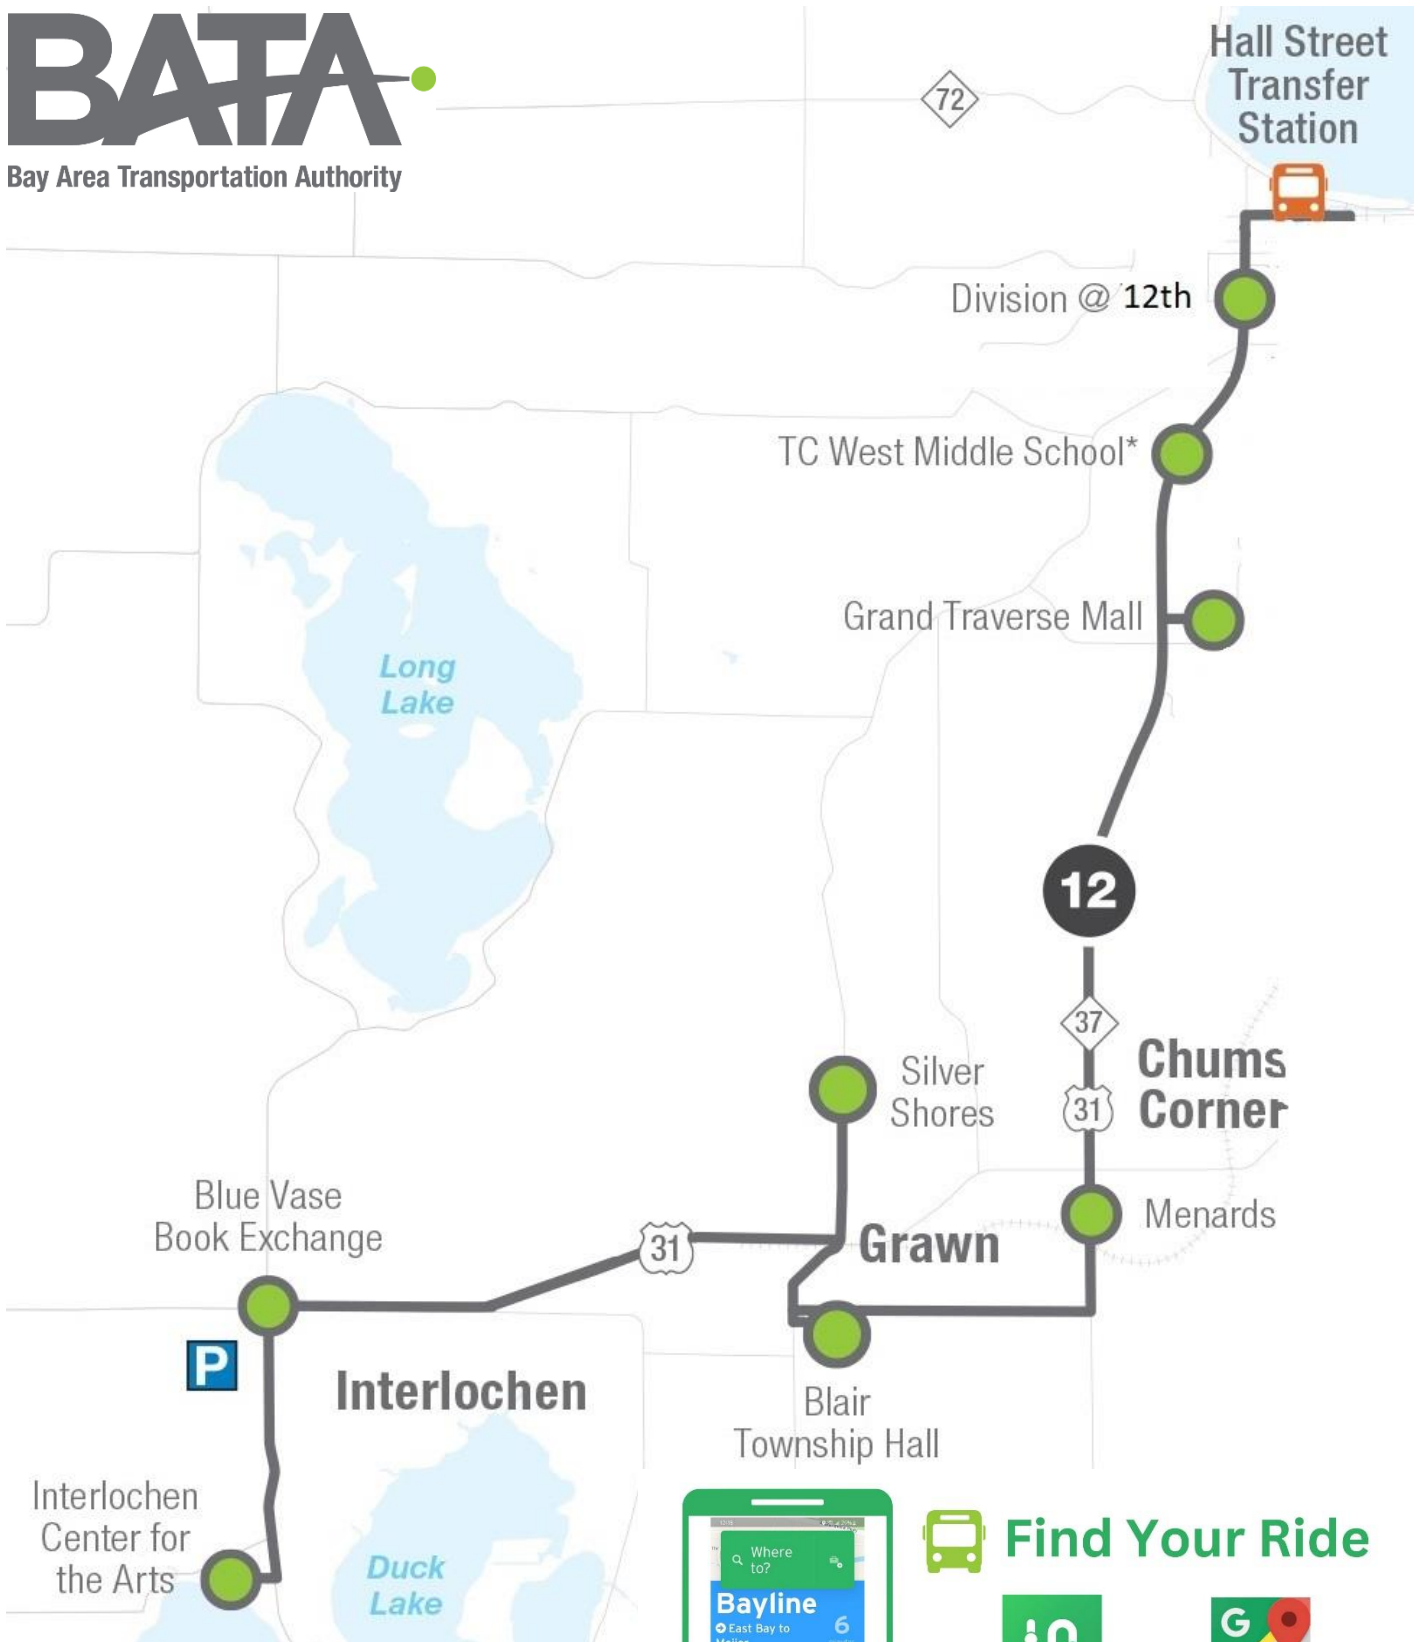

Route 12 Outbound to Interlochen

12

MONDAY-FRIDAY

First Bus	5:30 am
Buses run about every	2 hours 5:30 am - 6:11 pm
Last Bus	5:30 pm

Bus	Stop	WEEKDAY ONLY						
	Hall St Transfer Station	5:30	7:30	9:30	11:30	1:30	3:30	5:30
1205	Division St @ Twelfth Street	5:34	7:34	9:34	11:34	1:34	3:34	5:34
1215	TC West Middle School	----	Deviation	----	----	----	3:42	----
1220	GT Mall North Entrance	5:40	7:40	9:40	11:40	1:40	3:47	5:40
1230	US-31 S @ Menards	5:48	7:48	9:48	11:48	1:48	3:55	5:48
1240	Blair Township Hall	5:53	7:53	9:53	11:53	1:53	4:00	5:53
1245	Silver Shores	5:56	7:56	9:56	11:56	1:56	4:03	5:56
P 1250	US-31 @ M-137	6:06	8:06	10:06	12:06	2:06	4:13	6:06
1260	Interlochen Center for the Arts	6:11	8:11	10:11	12:11	2:11	4:18	6:11

Route 12 Inbound to Traverse City

12

MONDAY-FRIDAY

First Bus	6:25 am from Interlochen, arrives in TC approx. 7:15am
Buses run about every	2 hours 6:25 am - 6:25 pm
Last Bus	6:25 am from Interlochen, arrives in TC approx. 7:15 pm

Bus	Stop	WEEKDAY ONLY						
1260	Interlochen Center for the Arts	6:25	8:25	10:25	12:25	2:25	4:25	6:25
P 1250	US-31 @ M-137	6:29	8:29	10:29	12:29	2:29	4:29	6:29
1245	Silver Shores	6:36	8:36	10:36	12:36	2:36	4:36	6:36
1240	Blair Township Hall	6:40	8:40	10:40	12:40	2:40	4:40	6:40
1230	US-31 S @ Menards	6:46	8:46	10:46	12:46	2:46	4:46	6:46
1220	GT Mall North Entrance	REQUEST DEVIATION						
1215	TC West Middle School	----	----	----	1:05*	3:05*	----	----
1205	Division St @ Twelfth Street	7:04	9:04	11:04	1:10	3:10	5:04	7:04
	Hall St Transfer Station	7:10	9:10	11:10	1:15	3:15	5:10	7:10

*Bus stops at 1:05 pm on half-days only, and bus does not stop at TC West Middle School when there is no school in session.

- Common deviations include West Middle School, Meadow Lane, Battle Fitness/Manor Wood Drive area, Vance & Sawyer, and the Interlochen Public Library so please allow flexibility in the schedules above.