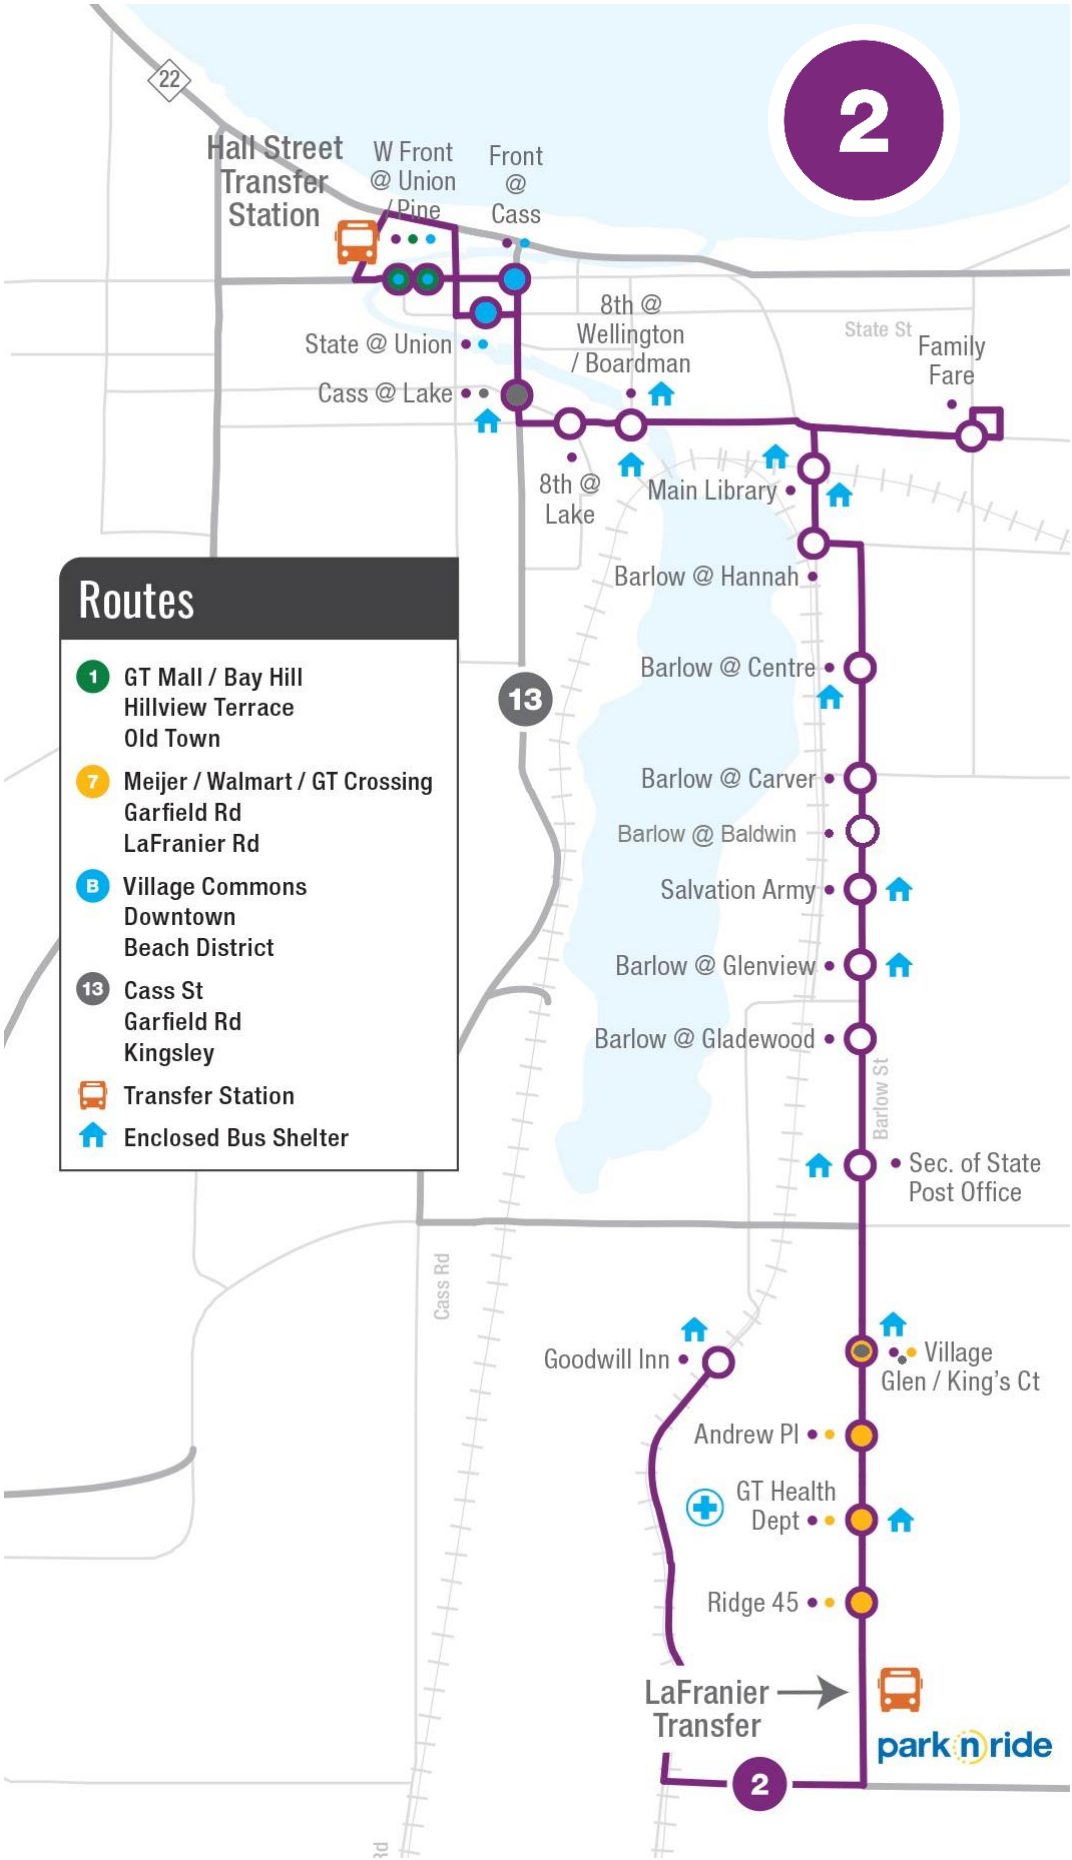

**Outbound** to Goodwill Inn/LaFranier Transfer **Inbound** to Hall St Transfer Station

Stop	A	B		A	B	Stop
	:30	:00	Downtown Hall St Transfer Station		:25 :55	
203	:33	:03	State St at Union St	B	---	N/A
N/A	---	---	W Front St at Pine St	1 B	:23 :53	290
N/A	---	---	W Front St at Union St	1 B	:23 :53	278
N/A	---	---	Front St at Cass St		:22 :52	277
205	:35	:05	Cass St at Lake Ave	13	:21 :51	275
207	:36	:06	8th St at Lake Ave		:20 :50	273
208	:37	:07	8th St at Boardman St / Wellington St		:19 :49	272
270	:40	:10	Prospect St at 8th St (Family Fare)		:15 :45	270
209	:42	:12	Traverse Area District Library		:12 :42	271
211	:43	:13	Barlow St at Hannah Ave		:11 :41	269
212	:44	:14	Barlow St at Centre St		:11 :41	268
214	:44	:14	Barlow St at Carver St		:10 :40	266
220	:45	:15	Barlow St at Baldwin St		---	N/A
N/A	---	---	Barlow St at Salvation Army		:09 :39	257
227	:46	:16	Barlow St at Glenview Ln		:08 :38	255
229	:46	:16	Barlow St at Gladewood Ln		:08 :38	253
231	:47	:17	Barlow St at USPS / Secretary of State		:07 :37	251
232	:48	:18	King's Court / Village Glen Apts	7 13	:06 :36	241
237	:48	:18	Andrew Place at LaFranier	7	---	N/A
250	:48	:18	LaFranier at Medilodge / GT Health Dept	7	:05 :35	239
236	:49	:19	Ridge 45 Apts / LaFranier Woods	7	:05 :35	240
238	:51	:21	Goodwill Inn		---	238
P	:56	:26	LaFranier Transfer <b>park n ride</b>	7 13	:04 :34	

**New! Transfer to Kingsley almost every hour!**

# BATA

Bay Area Transportation Authority

### Routes

- 1** GT Mall / Bay Hill  
Hillview Terrace  
Old Town
- 7** Meijer / Walmart / GT Crossing  
Garfield Rd  
LaFranier Rd
- B** Village Commons  
Downtown  
Beach District
- 13** Cass St  
Garfield Rd  
Kingsley
- Transfer Station
- Enclosed Bus Shelter