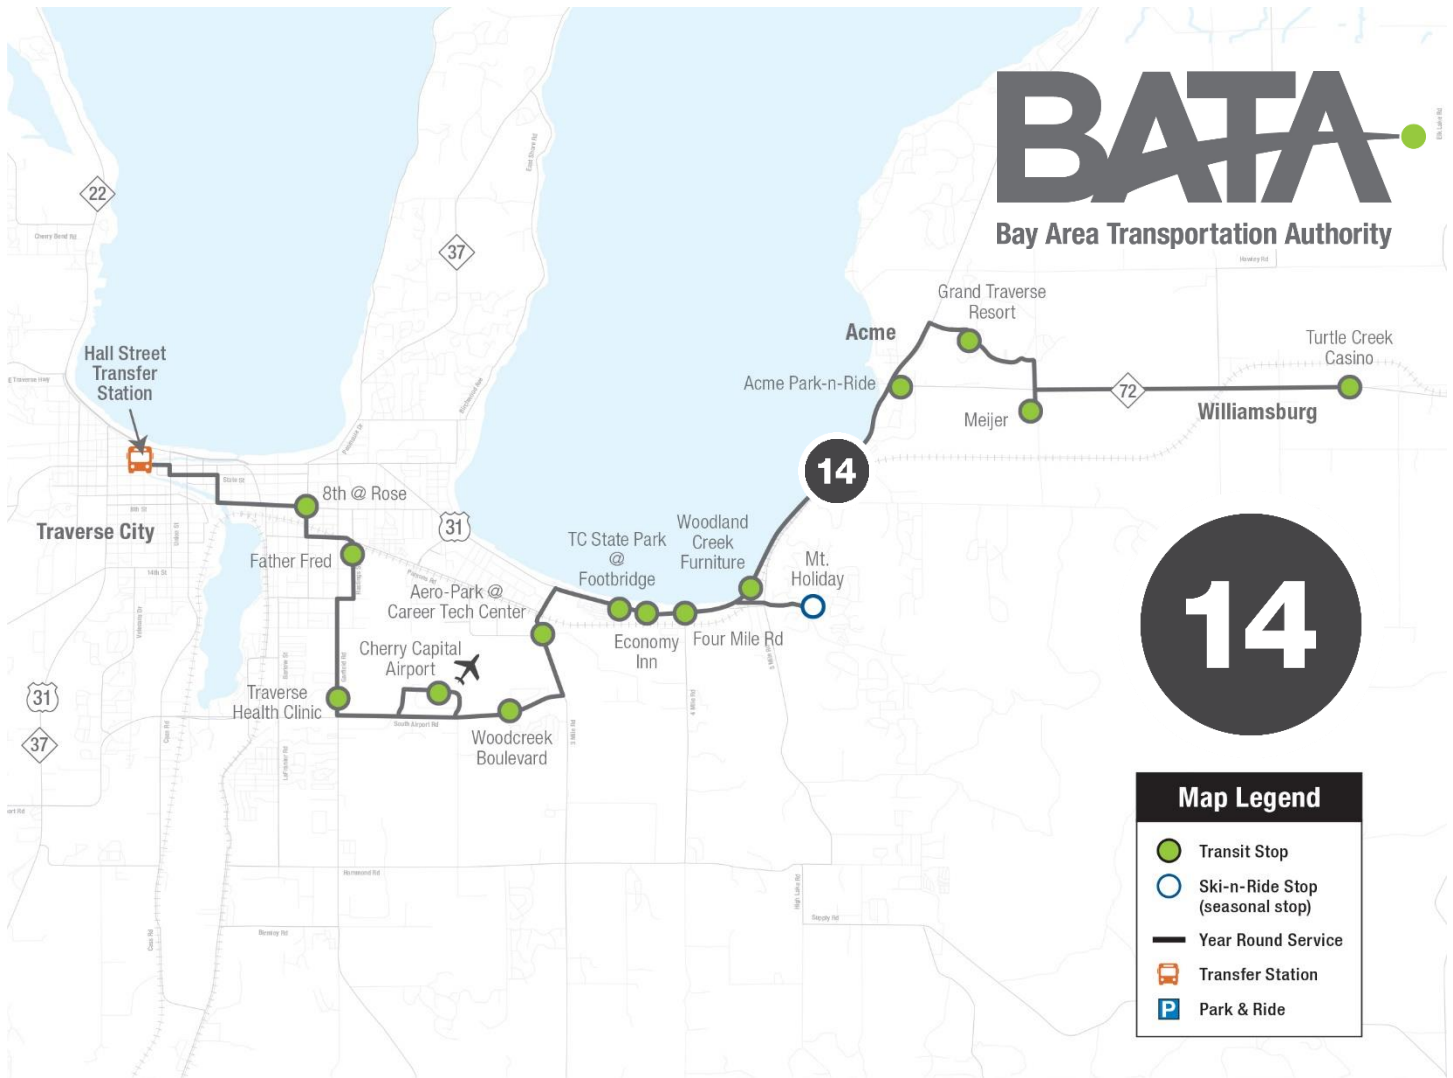

Find Your Ride

Download the **Transit App**
or use **Google Maps**
for an easy way to check
BATA schedules!