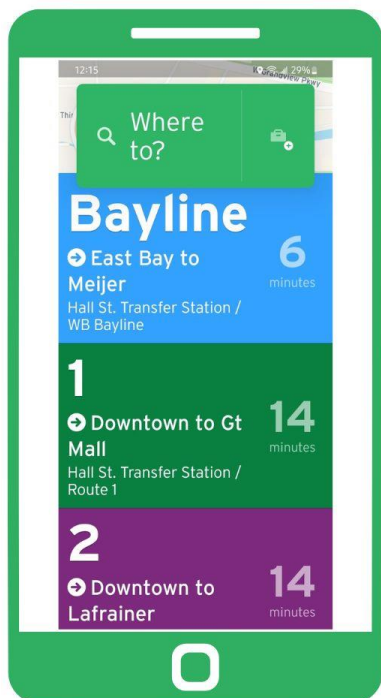

Outbound to Williamsburg

14

MONDAY-FRIDAY	
First Bus	5:30 am
Buses run	Outbound from Traverse City four times each weekday
Last Bus	5:30 pm

Bus	Stop	WEEKDAY ONLY			
	Hall St Transfer Station	5:30	7:30	9:30	5:30
1419	8th St @ Rose St (Potter's Bakery)	5:36	7:36	9:36	5:36
1427	Hastings @ Father Fred	REQUEST DEVIATION			
1408	Traverse Health Clinic	5:42	7:42	9:42	5:42
1429	Cherry Capital Airport	5:47	7:47	9:47	5:47
1439	S Airport @ Woodcreek (Costco)	5:49	7:49	9:49	5:49
1407	Aero-Park @ Career Tech Center	REQUEST DEVIATION			
1410	TC State Park @ Footbridge	5:52	7:52	9:52	5:52
1415	US-31 @ Economy Inn	5:54	7:54	9:54	5:54
1420	US-31 @ Four Mile Road	5:56	7:56	9:56	5:56
P 1425	US-31 @ Woodland Creek Park-n-Ride	6:00	8:00	10:00	6:00
P 1465	Acme Park-n-Ride	REQUEST DEVIATION			
1440	Grand Traverse Resort	6:04	8:04	10:04	6:04
1442	Village Dr @ Lautner Rd	6:09	8:09	10:09	6:09
1447	Meijer Acme	6:11	8:11	10:11	6:11
1450	Turtle Creek Casino (Main Ent)	6:17	8:17	10:17	6:17
P 1455	Turtle Creek Casino (Park/Ride)	6:18	8:18	10:18	6:18
1460	Turtle Creek Casino (Emp Ent)	6:18	8:18	10:18	6:18

Find Your Ride

Download the **Transit App**
or use **Google Maps**
for an easy way to check
BATA schedules!